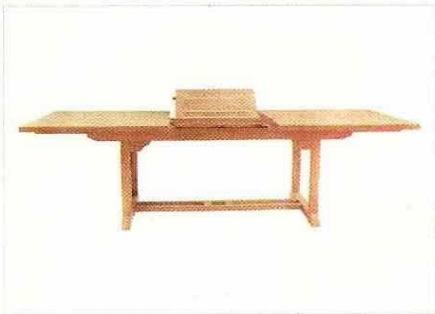

Type	Description	Length	Depth	Height	Cubic	Pcs/40'	Type	Description	Length	Depth	Height	Cubic	Pcs/40'	Type	Description	Length	Depth	Height	Cubic	Pcs/40'

WJ-392	Ext. Square 140-200x140cm(4cm)	140/200	140	74	0.5169	116