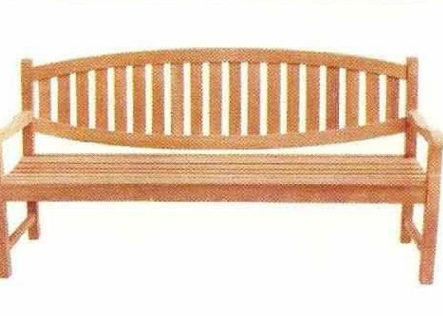

WJ-138 Curved Back Bench 3 Seat 66 66 97 0.2273 264