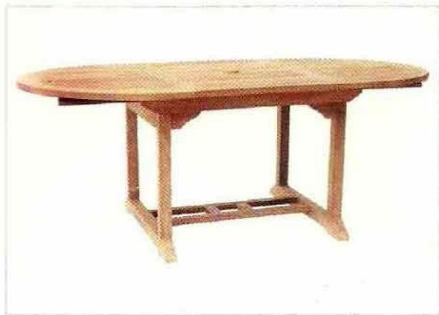

WJ-355	Extension Table Oval 120-180x100cm	120/180	100	74	0.3300	182